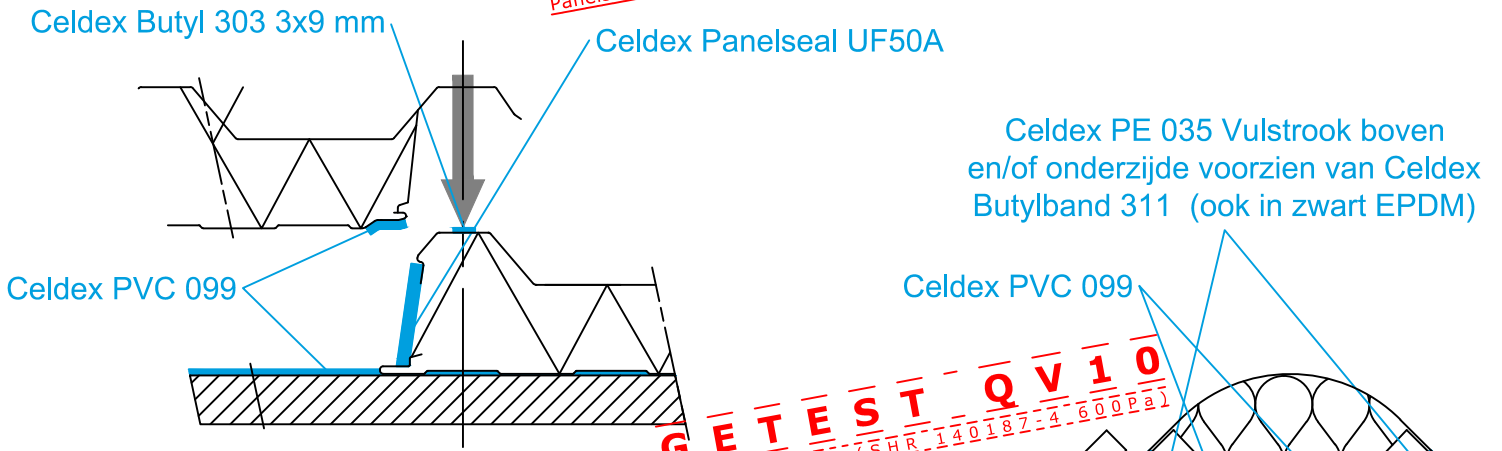

**GETEST 650 Pa**  
Panelseal USA3.8LF (SHR 140187-1-2015)

**GETEST QV10**  
PVC097/099 (SHR 140187-1-600Pa)

**GETEST 650 Pa**  
Airseal SHR rapport 12.0107-1 650Pa  
patent-pending

Celdex Airseal Vulblok op maat of Celdex Flexfoam Pro

Celdex Pre-Seal Soft LF (aanzicht prefab montage)

**GETEST 1000 Pa**  
Pre-Seal Soft ZK LF (SHR 170542)  
(ook voor prefab montage)